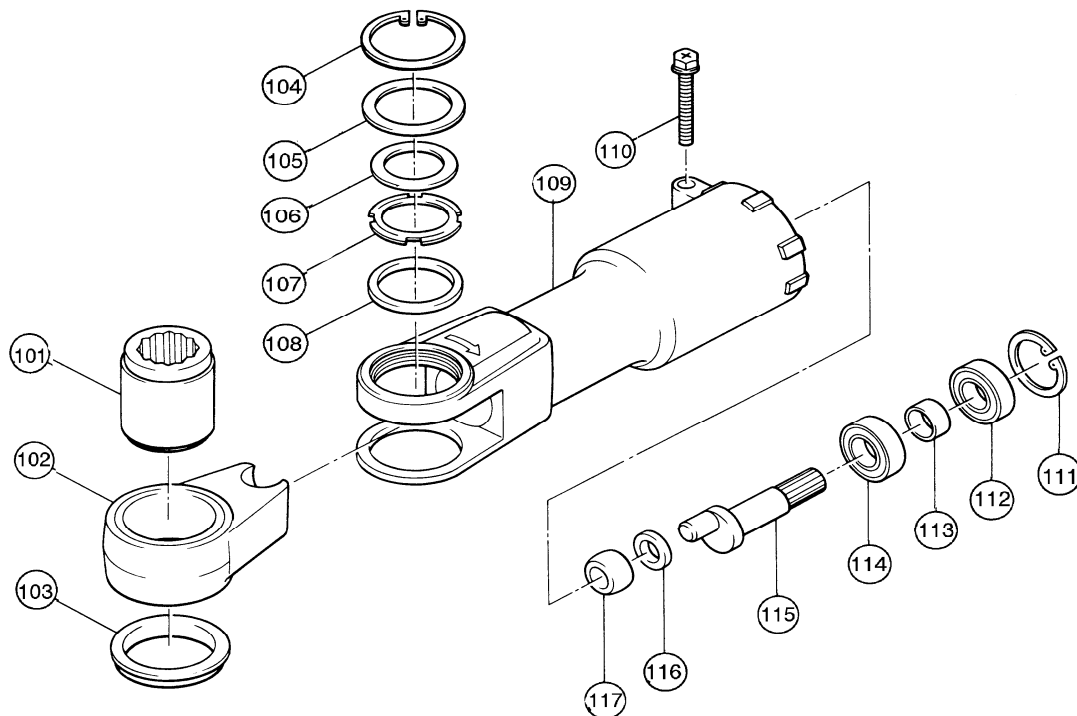

03 - 2010

Part No. 192439-2

Ratch Head Assembly

(For Model 6940D, 6940DW, BTL060Z, BTL060Z)

Item No.	Part No.	Description	Qty	Unit
101	785070-7	Socket 21 - 31.5	1	PC.
102	152462-9	Ratchet Holder Com.	1	PC.
103	261097-6	Nylon Washer 30	1	PC.
104	962165-5	Retaining Ring R-37	1	PC.
105	267122-1	Flat Washer 27	1	PC.
106	253348-1	Thin Washer 27	1	PC.
107	232137-7	Leaf Spring	1	PC.
108	261098-4	Nylon Washer 30	1	PC.
109	316602-5	Ratchet Head	1	PC.
110	265409-5	Hex Bolt M5x30	1	PC.
111	962106-1	Retaining Ring R-28	1	PC.
112	211103-7	Ball Bearing 6001LB	1	PC.
113	257661-9	Sleeve 12	1	PC.
114	211103-7	Ball Bearing 6001LB	1	PC.
115	322715-2	Spindle	1	PC.
116	322716-0	Washer 8	1	PC.
117	216017-5	Steel Ball 16	1	PC.